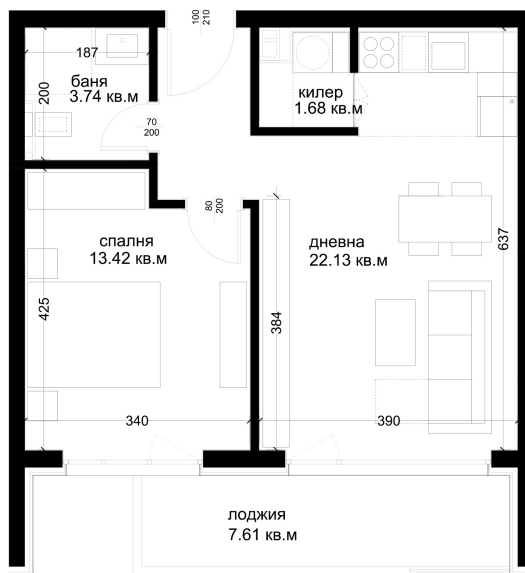

Б22

ID: **Б22**

Status: Sold

Building: Building B

Floor: 6

Type: One bedroom apartment

View: East

Area: 69.61 sq.m.

Clear area: 62.08 sq.m.

Price: 0€

Maintenance fee: 23€

FLOOR SCHEME