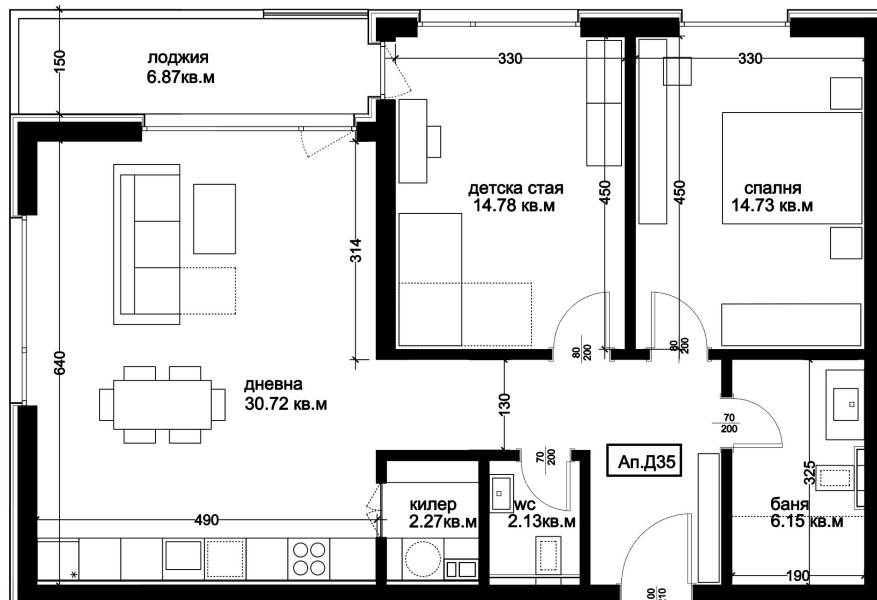

Д35

ID: Д35

Status: Sold

Building: Building E

Floor: 8

Type: Two bedroom apartment

View: Southwest

Area: 116.96 sq.m.

Clear area: 104.31 sq.m.

Price: 0€

Maintenance fee: 39€

FLOOR SCHEME