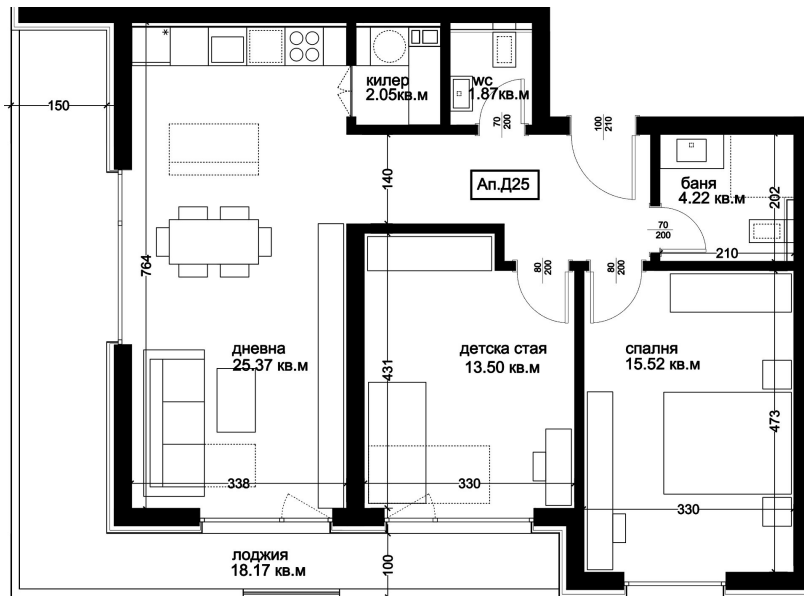

Д25

ID: Д25

Status: Sold

Building: Building E

Floor: 6

Type: Two bedroom apartment

View: Southeast

Area: 119.31 sq.m.

Clear area: 106.41 sq.m.

Price: 0€

Maintenance fee: 40€

FLOOR SCHEME