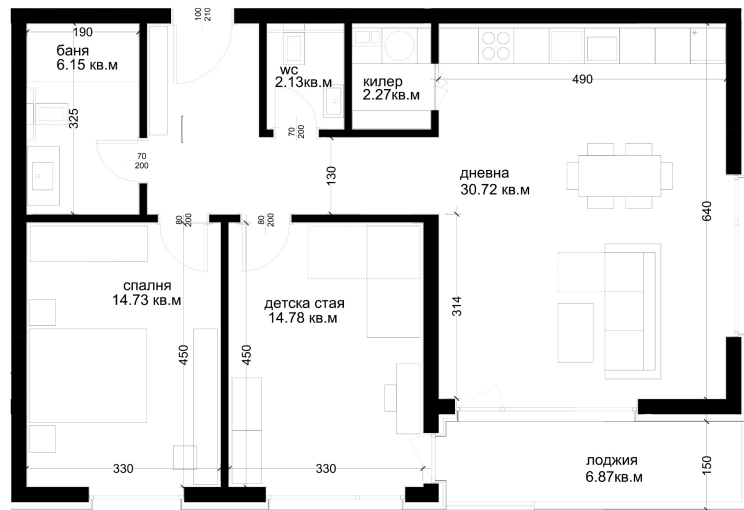

## Г35

ID: Г35

Status: Sold

Building: Building D

Floor: 8

Type: Two bedroom apartment

View: East

Area: 116.96 sq.m.

Clear area: 104.31 sq.m.

Price: 0€

Maintenance fee: 39€

## FLOOR SCHEME